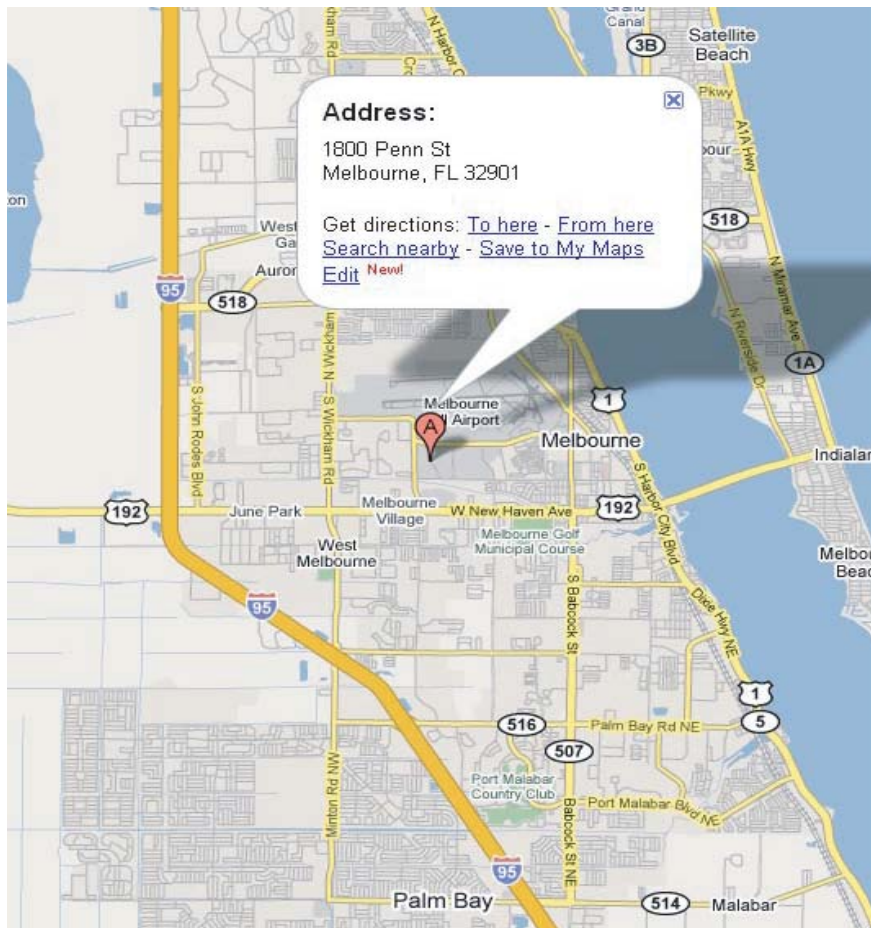

**DTx Inc.**  
**1800 Penn Street**  
**Melbourne, Florida, USA**  
**32901-2625**

**321.728.0172 tel**  
**321.722.2216 fax**

DTx is located in Melbourne, Florida, on the East coast. Just south of Kennedy Space Center and one hour east of Orlando; or just five minutes from Melbourne International Airport and about one hour from Orlando International Airport.

### Directions from Melbourne International Airport (MLB)

1. From AIRPORT TERMINAL PARKWAY turn RIGHT (West) onto NASA BLVD (1.2 Miles)
2. Turn LEFT onto GATEWAY BLVD (0.2 miles)
3. Turn RIGHT into AIRPORT CORPORATE CENTER
4. Take first RIGHT to DTx headquarters, Suite One

### Directions from Orlando International Airport (MCO)

1. Take AIRPORT BLVD E to SR-528 E toward Cocoa/Kennedy Space Center (30.3 miles, Toll Road)
2. Merge onto I-95 S via Exit 42A toward MIAMI (24.7 miles)
3. Take US-192 Exit 180 toward West Melbourne/Melbourne (3.2 Miles)
4. Turn LEFT onto EVANS RD. (0.4 miles)
5. Turn RIGHT onto HIBISCUS BLVD. W (0.2 miles)
6. Turn LEFT onto GATEWAY DR. (0.2 miles)
7. Turn LEFT into AIRPORT CORPORATE CENTER
8. Take first RIGHT to DTx headquarters, Suite One